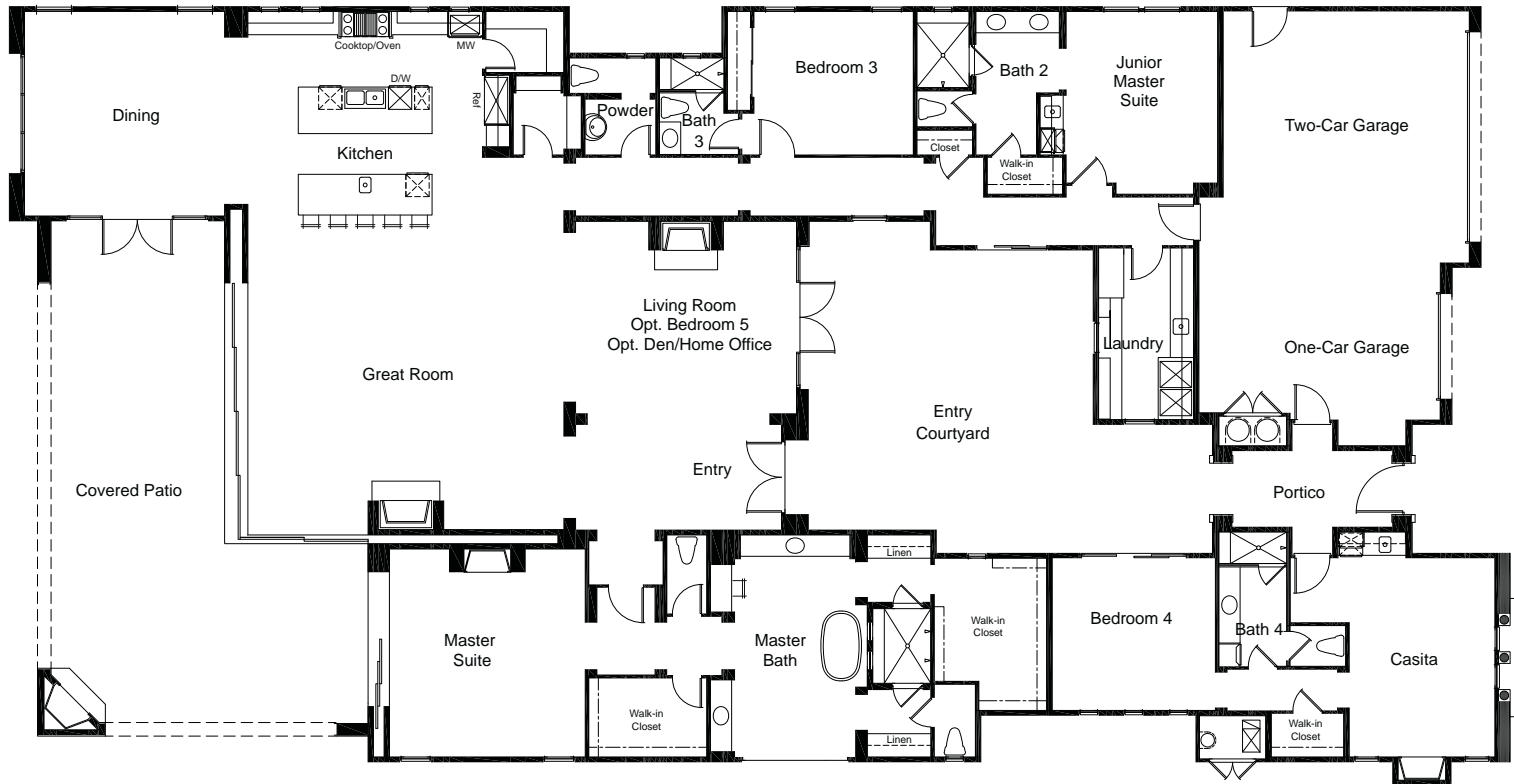

ANDALUSIA

COUNTRY CLUB

RESIDENCE 426
5,131 SQ. FT. • 4 BED • 4 ½ BATH

RESIDENCE 426

5,131 SQ. FT.

HIGHLIGHTS

- Four Bedrooms each with en-suite bathroom including a Junior Master Suite and attached Casita with private entrance
- Approximately 817 sq. ft. of Covered Patio
- Dramatic 12' Disappearing Sliding Glass Pocket Doors
- Expansive Interior Courtyard
- Living Room is optional Bedroom 5 or Den/Home Office

Scale: 3/32" = 1'

EXTERIOR ELEVATIONS

Romanesque - A

Mediterranean Revival - B

Spanish Colonial - C